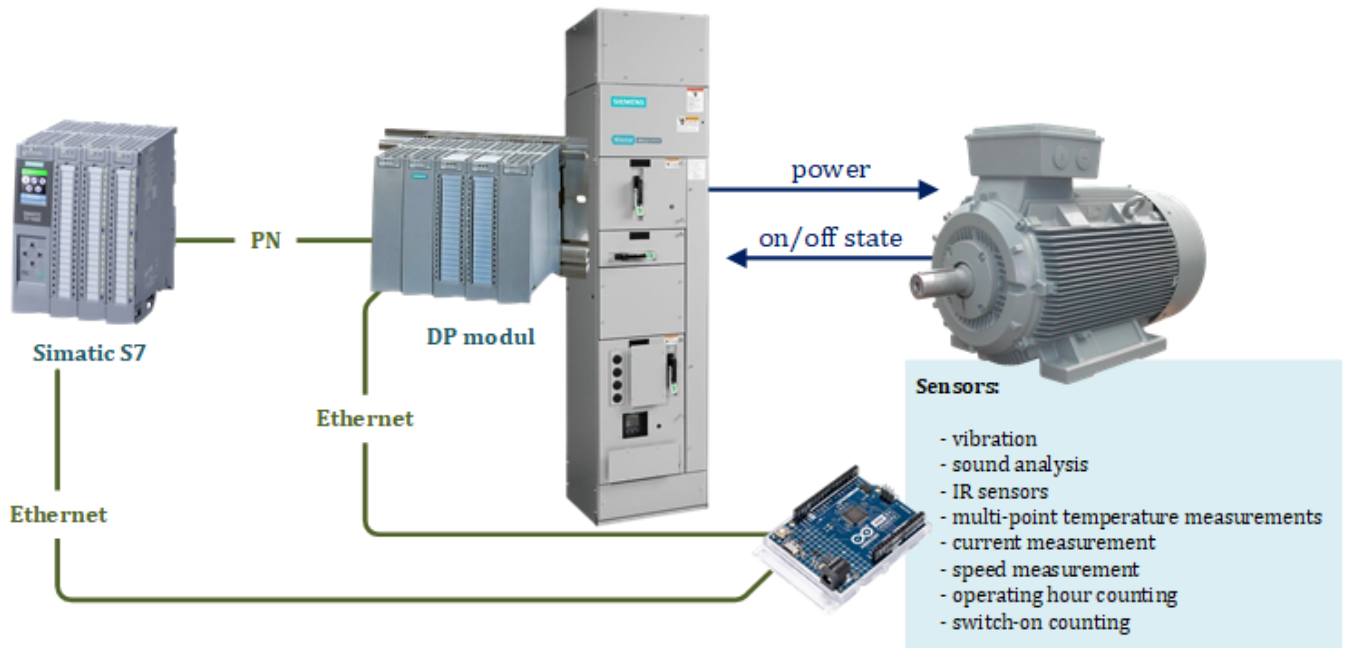

lamaPLC: Simatic & Arduino

From:
<https://lamaplc.de/> - lamaPLC

Permanent link:
https://lamaplc.de/doku.php?id=automation:s7_ard

Last update: 2026/04/21 20:48