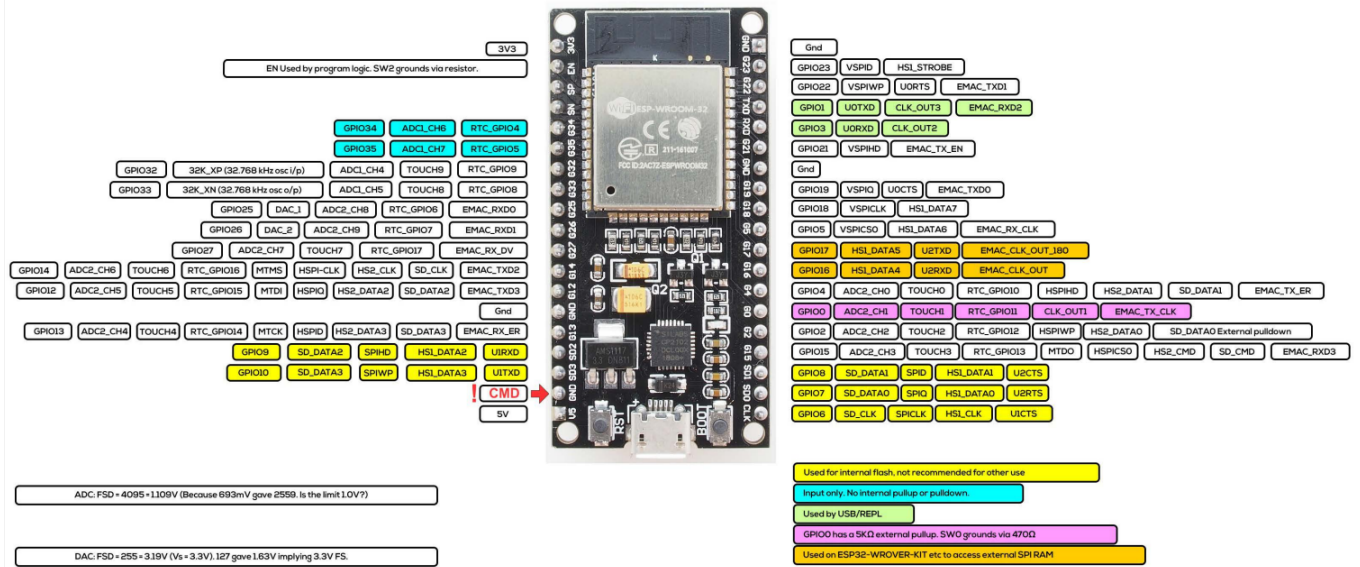

# LamaPLC: Espressif ESP32 family

## ESP WROOM-32

From: <https://lamaplc.com/> - lamaPLC

Permanent link: <https://lamaplc.com/doku.php?id=arduino:esp32>

Last update: 2026/04/21 20:48